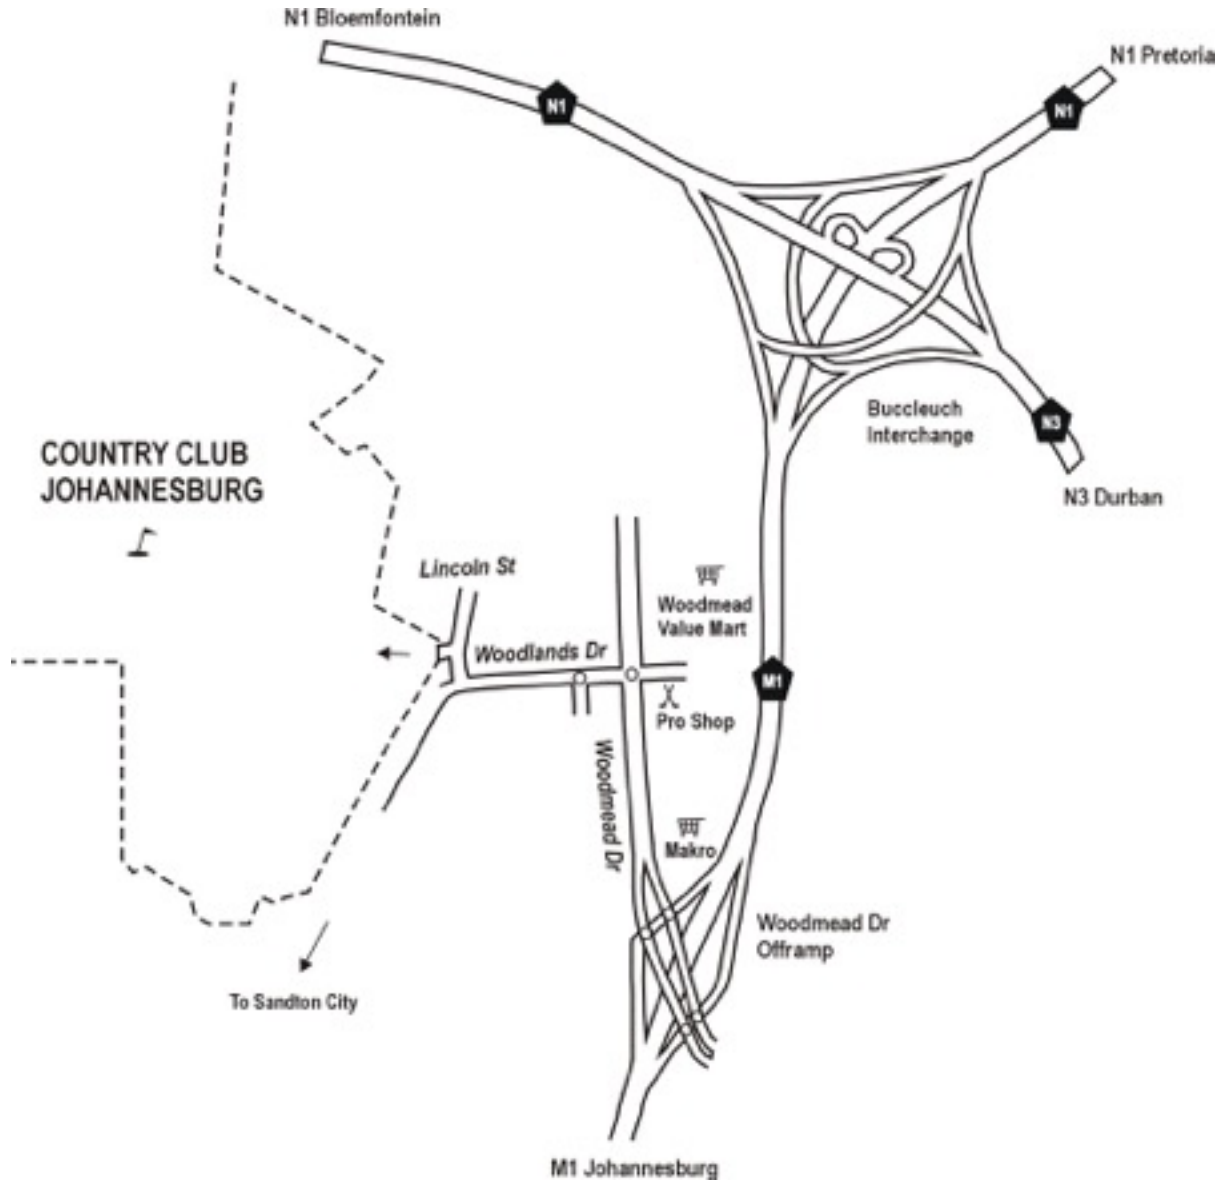

The Country Club Johannesburg

GPS co-ordinates: 26° 03' 00.33" South - 28° 04' 50.74" East

Directions from Jhb Int Airport:

N3 North Pretoria
M1 South Johannesburg
Take Woodmead Drive Offramp
Right onto Woodmead Dr
Left into Woodlands Dr
Right into Lincoln St
First left into Country Club

Directions from Pretoria:

N1 South Johannesburg
M1 South Johannesburg
Take Woodmead Drive Offramp
Right onto Woodmead Dr
Left into Woodlands Dr
Right into Lincoln St
First left into Country Club

Directions from Jhb CBD / Sandton:

M1 North Pretoria
Take Woodmead Drive Offramp
Left onto Woodmead Dr
Left into Woodlands Dr
Right into Lincoln St
First left into Country Club